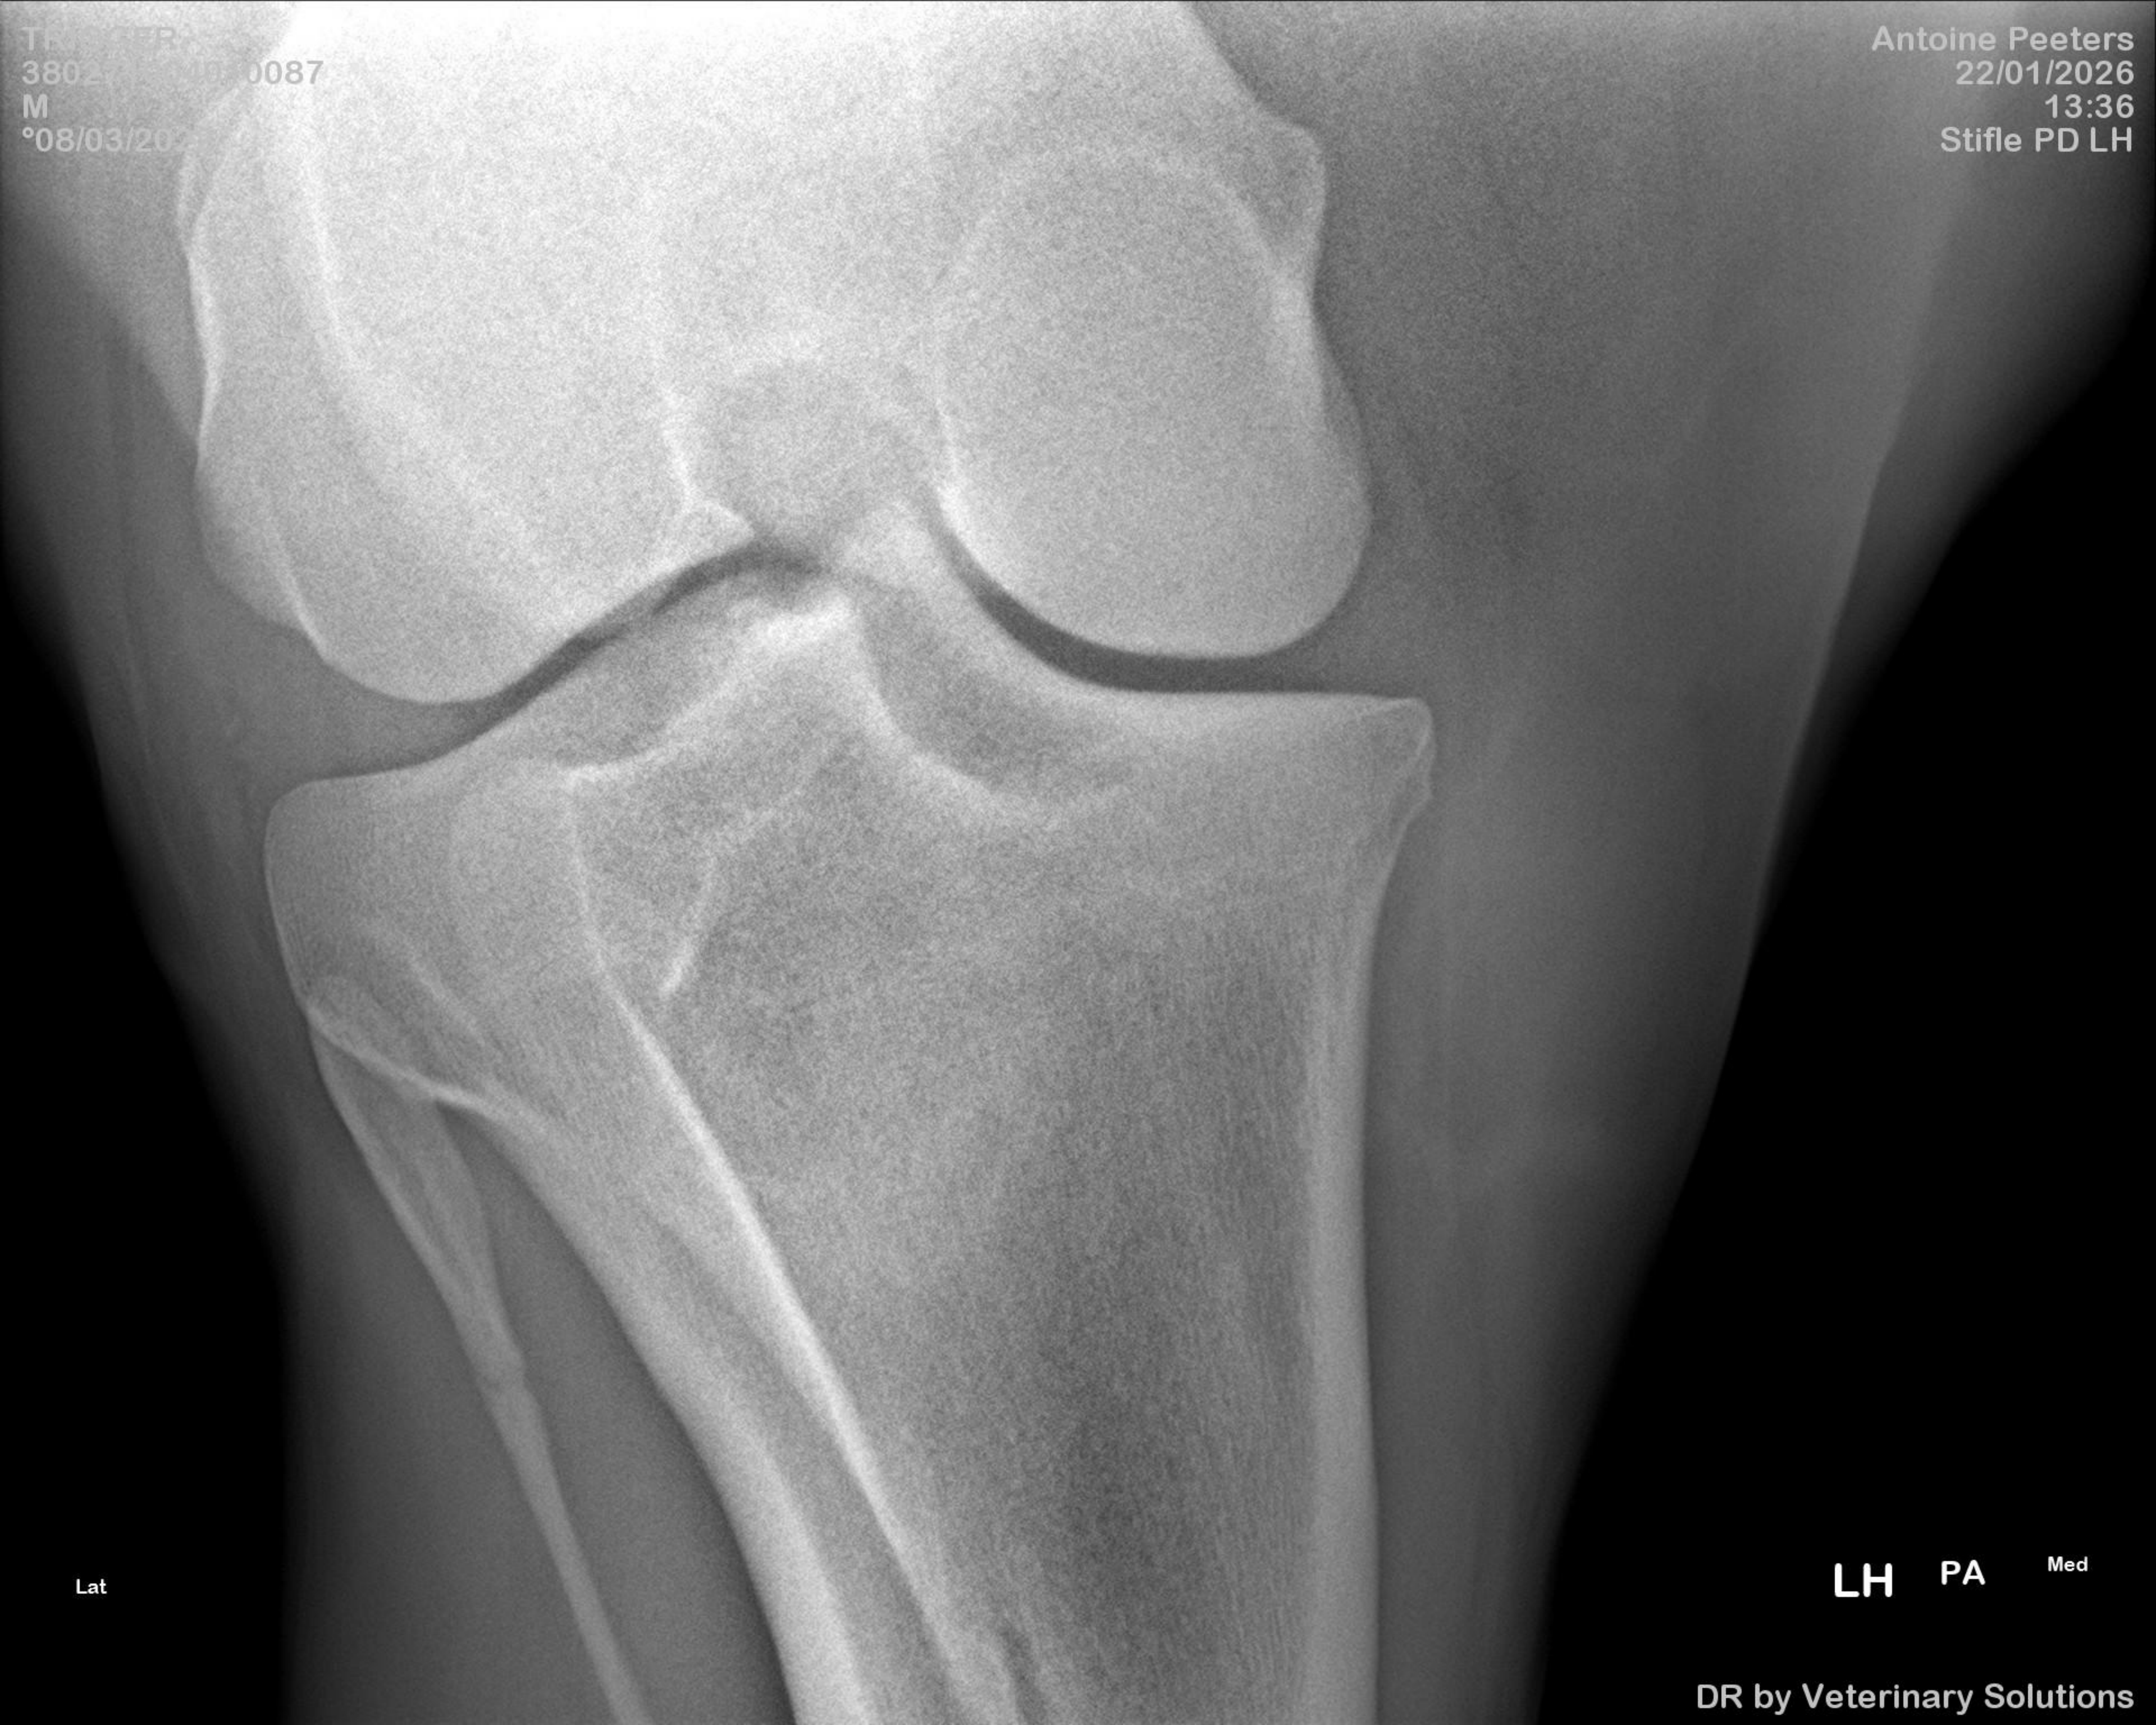

TRUSLER
3802750100087
M
°08/03/2026

Antoine Peeters
22/01/2026
13:36
Stifle PD LH

Lat

LH PA Med

DR by Veterinary Solutions