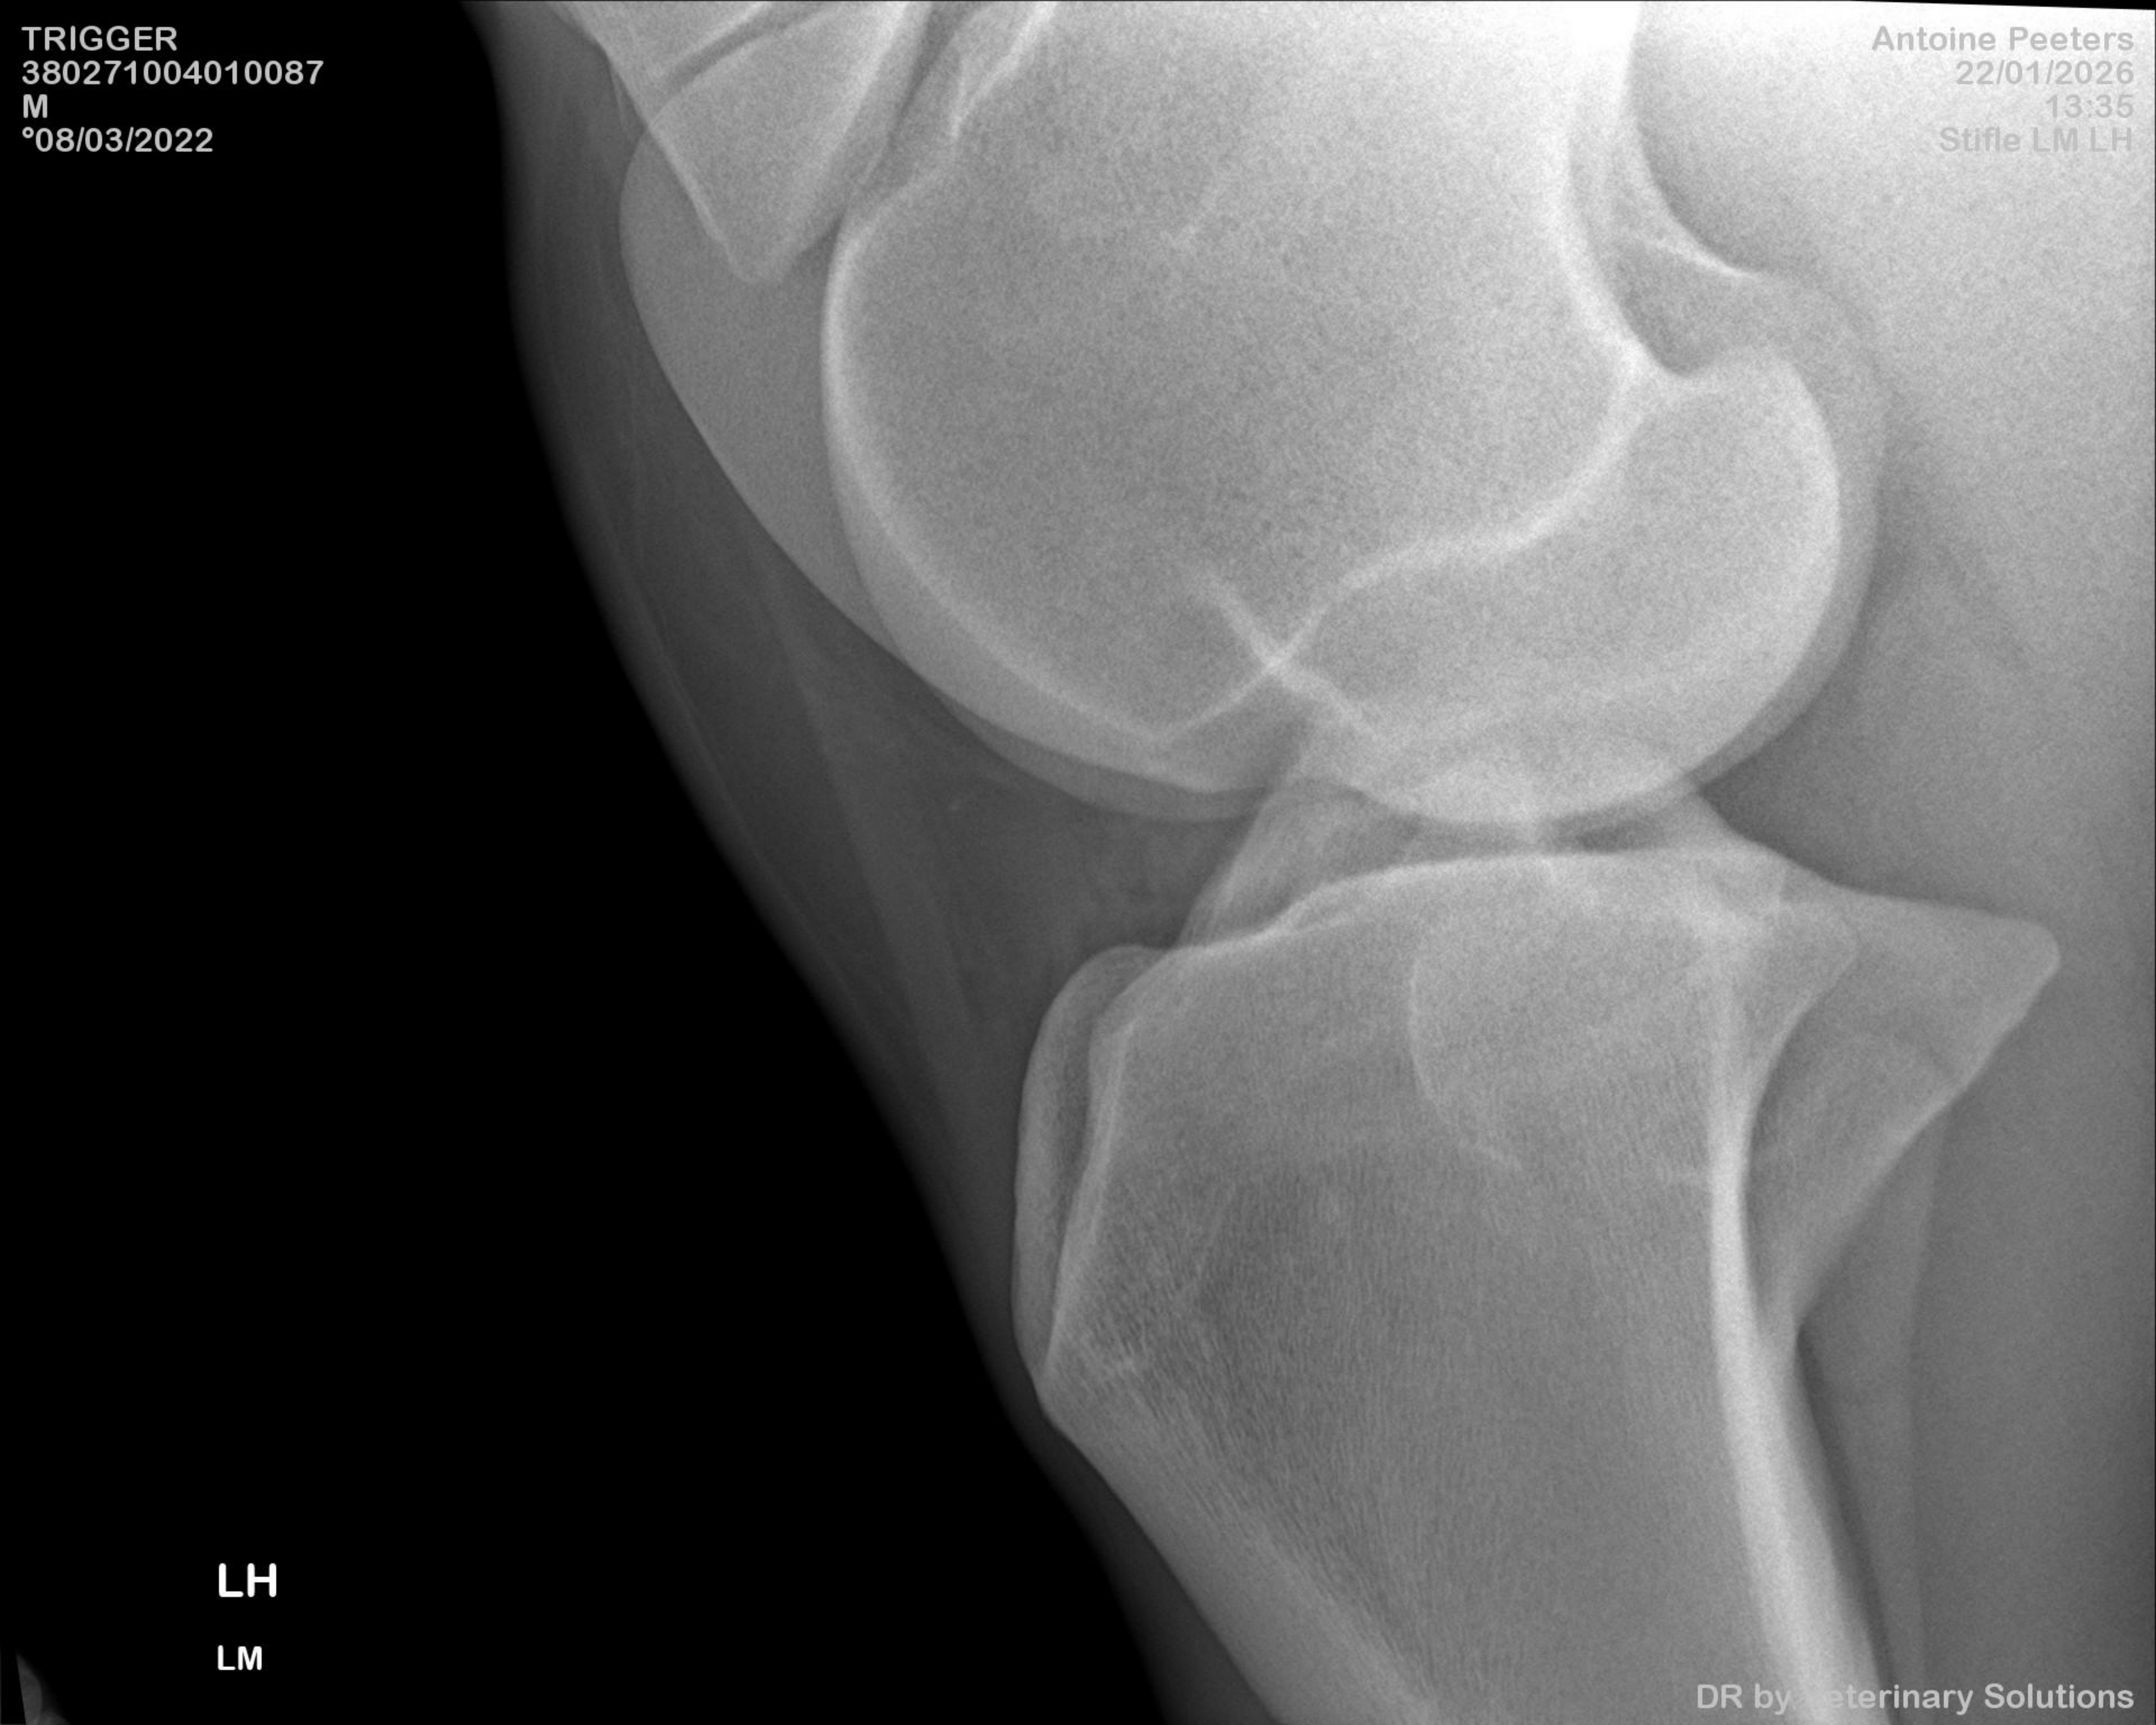

TRIGGER
380271004010087
M
°08/03/2022

Antoine Peeters
22/01/2026
13:35
Stifle LM LH

LH
LM