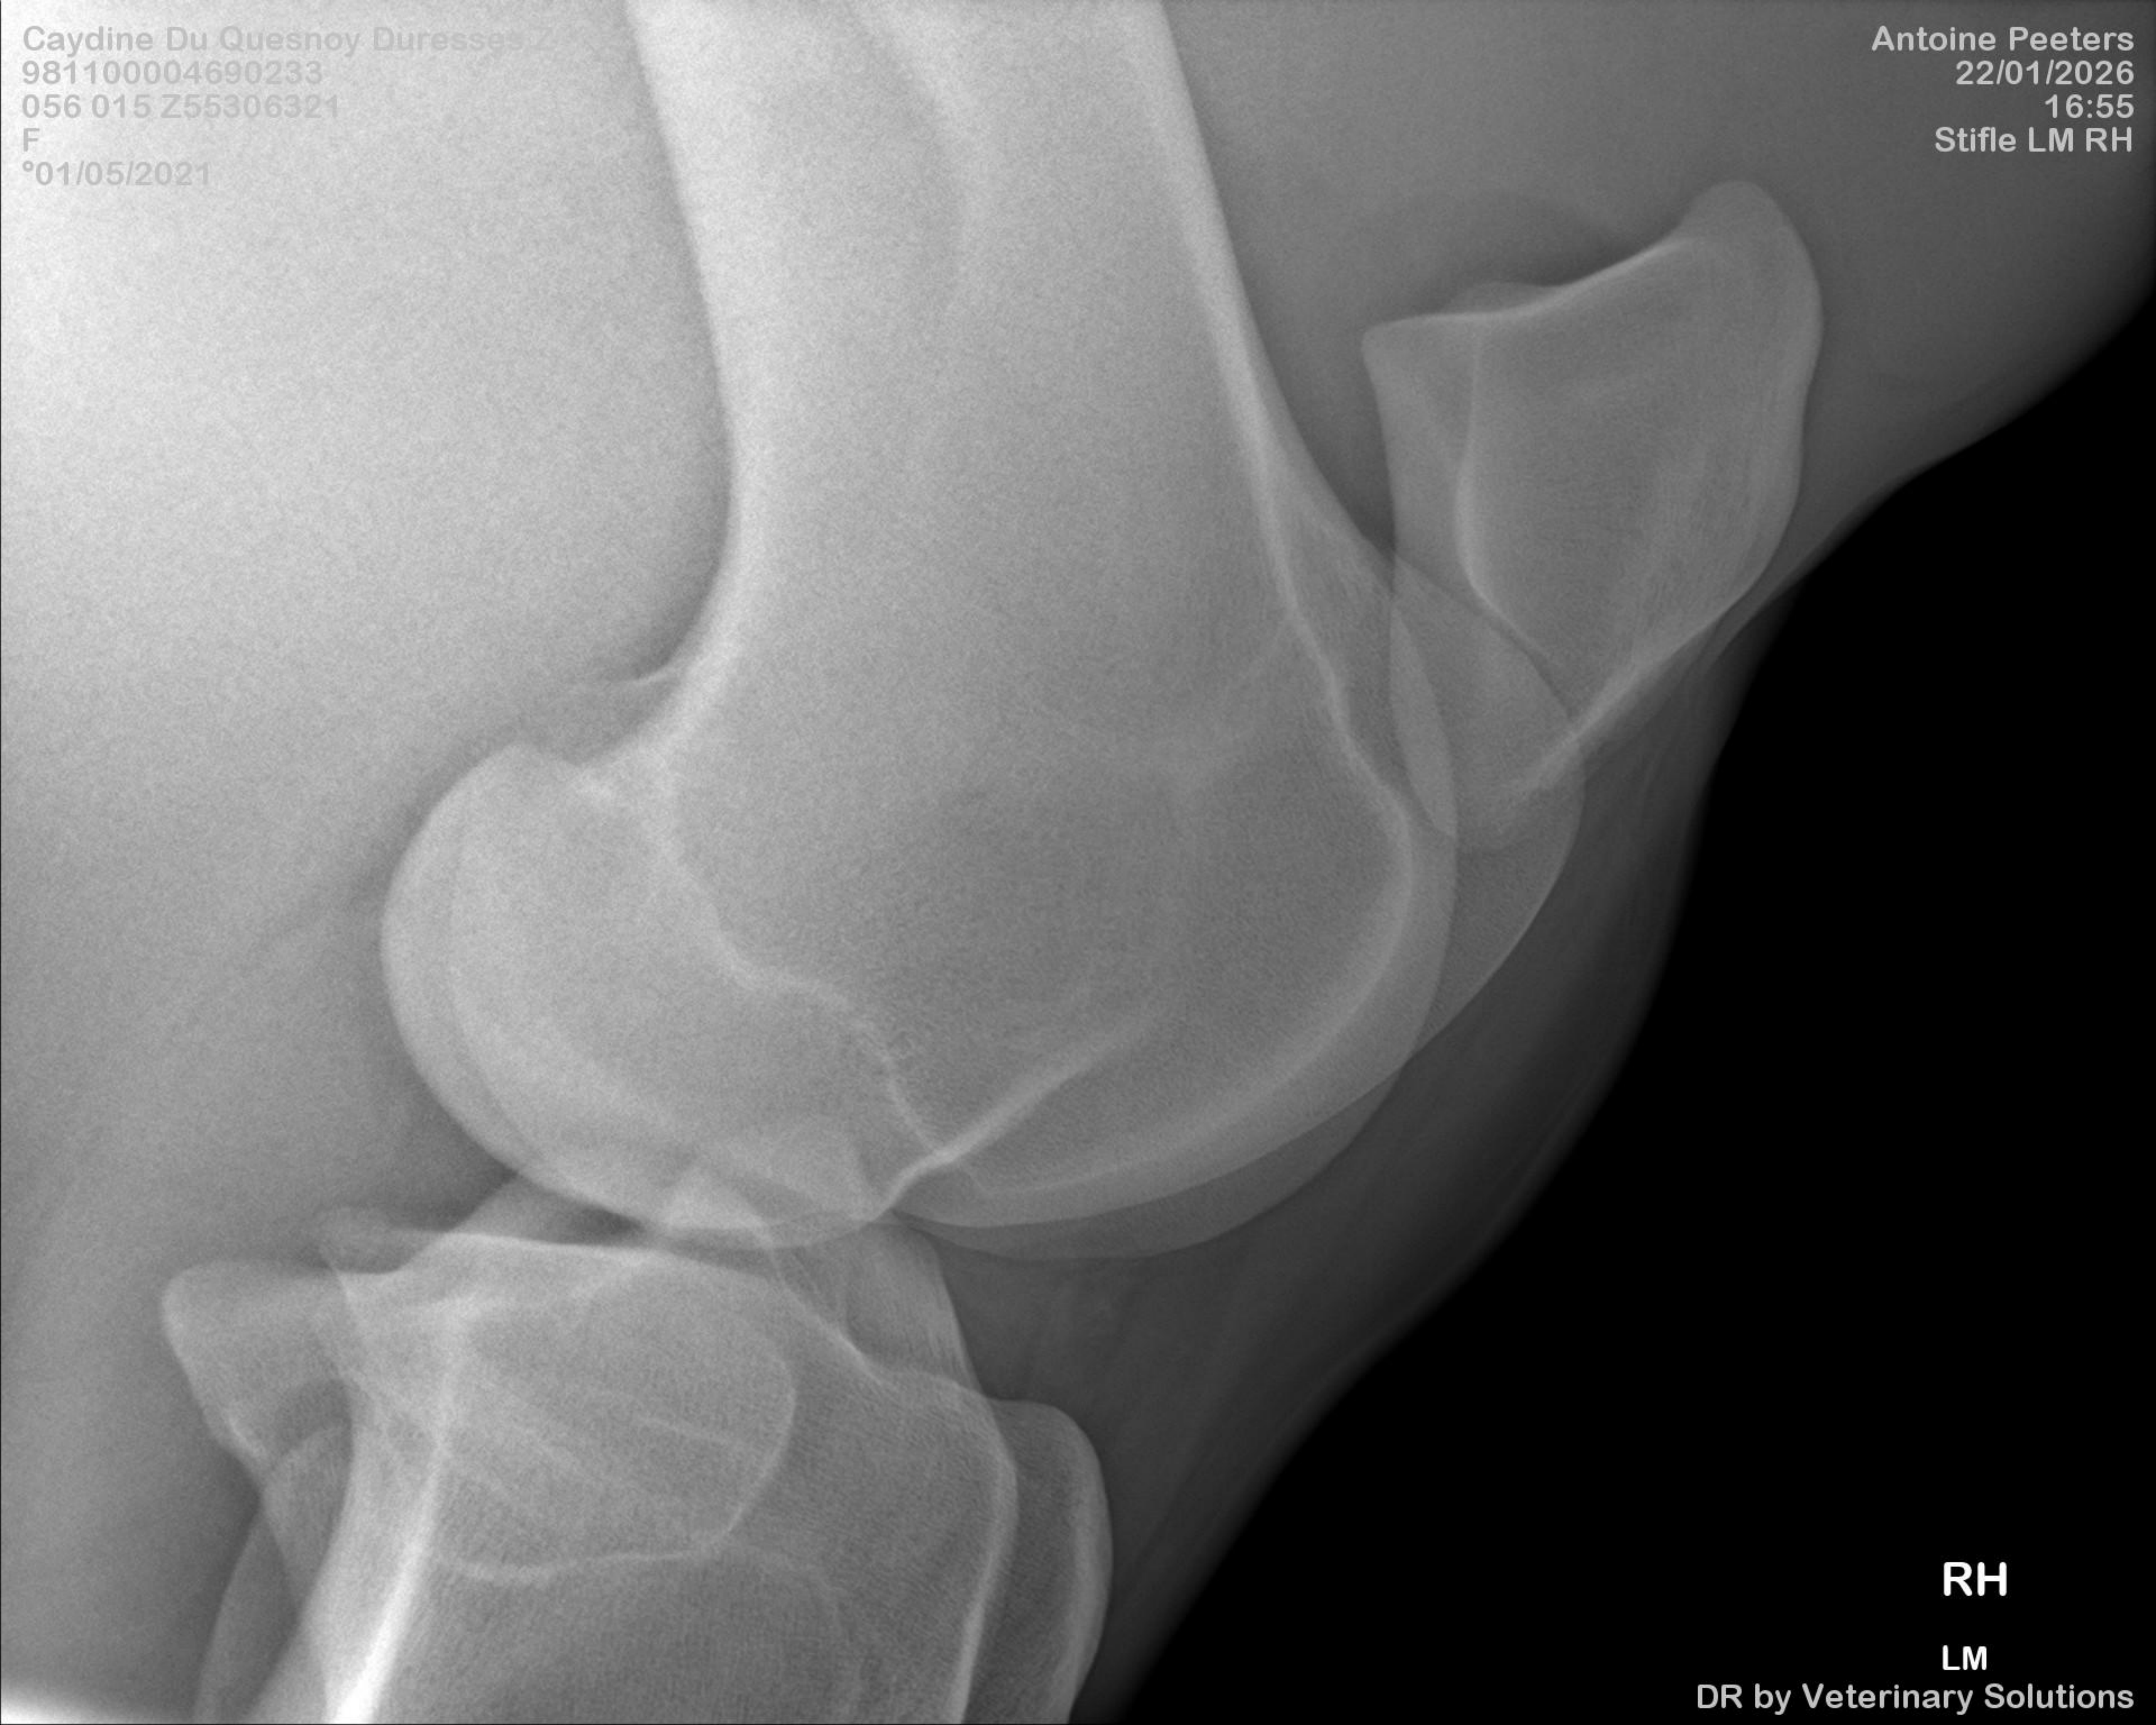

Caydine Du Quesnoy Duresses Z
981100004690233
056 015 Z55306321
F
°01/05/2021

Antoine Peeters
22/01/2026
16:55
Stifle LM RH

RH

LM

DR by Veterinary Solutions