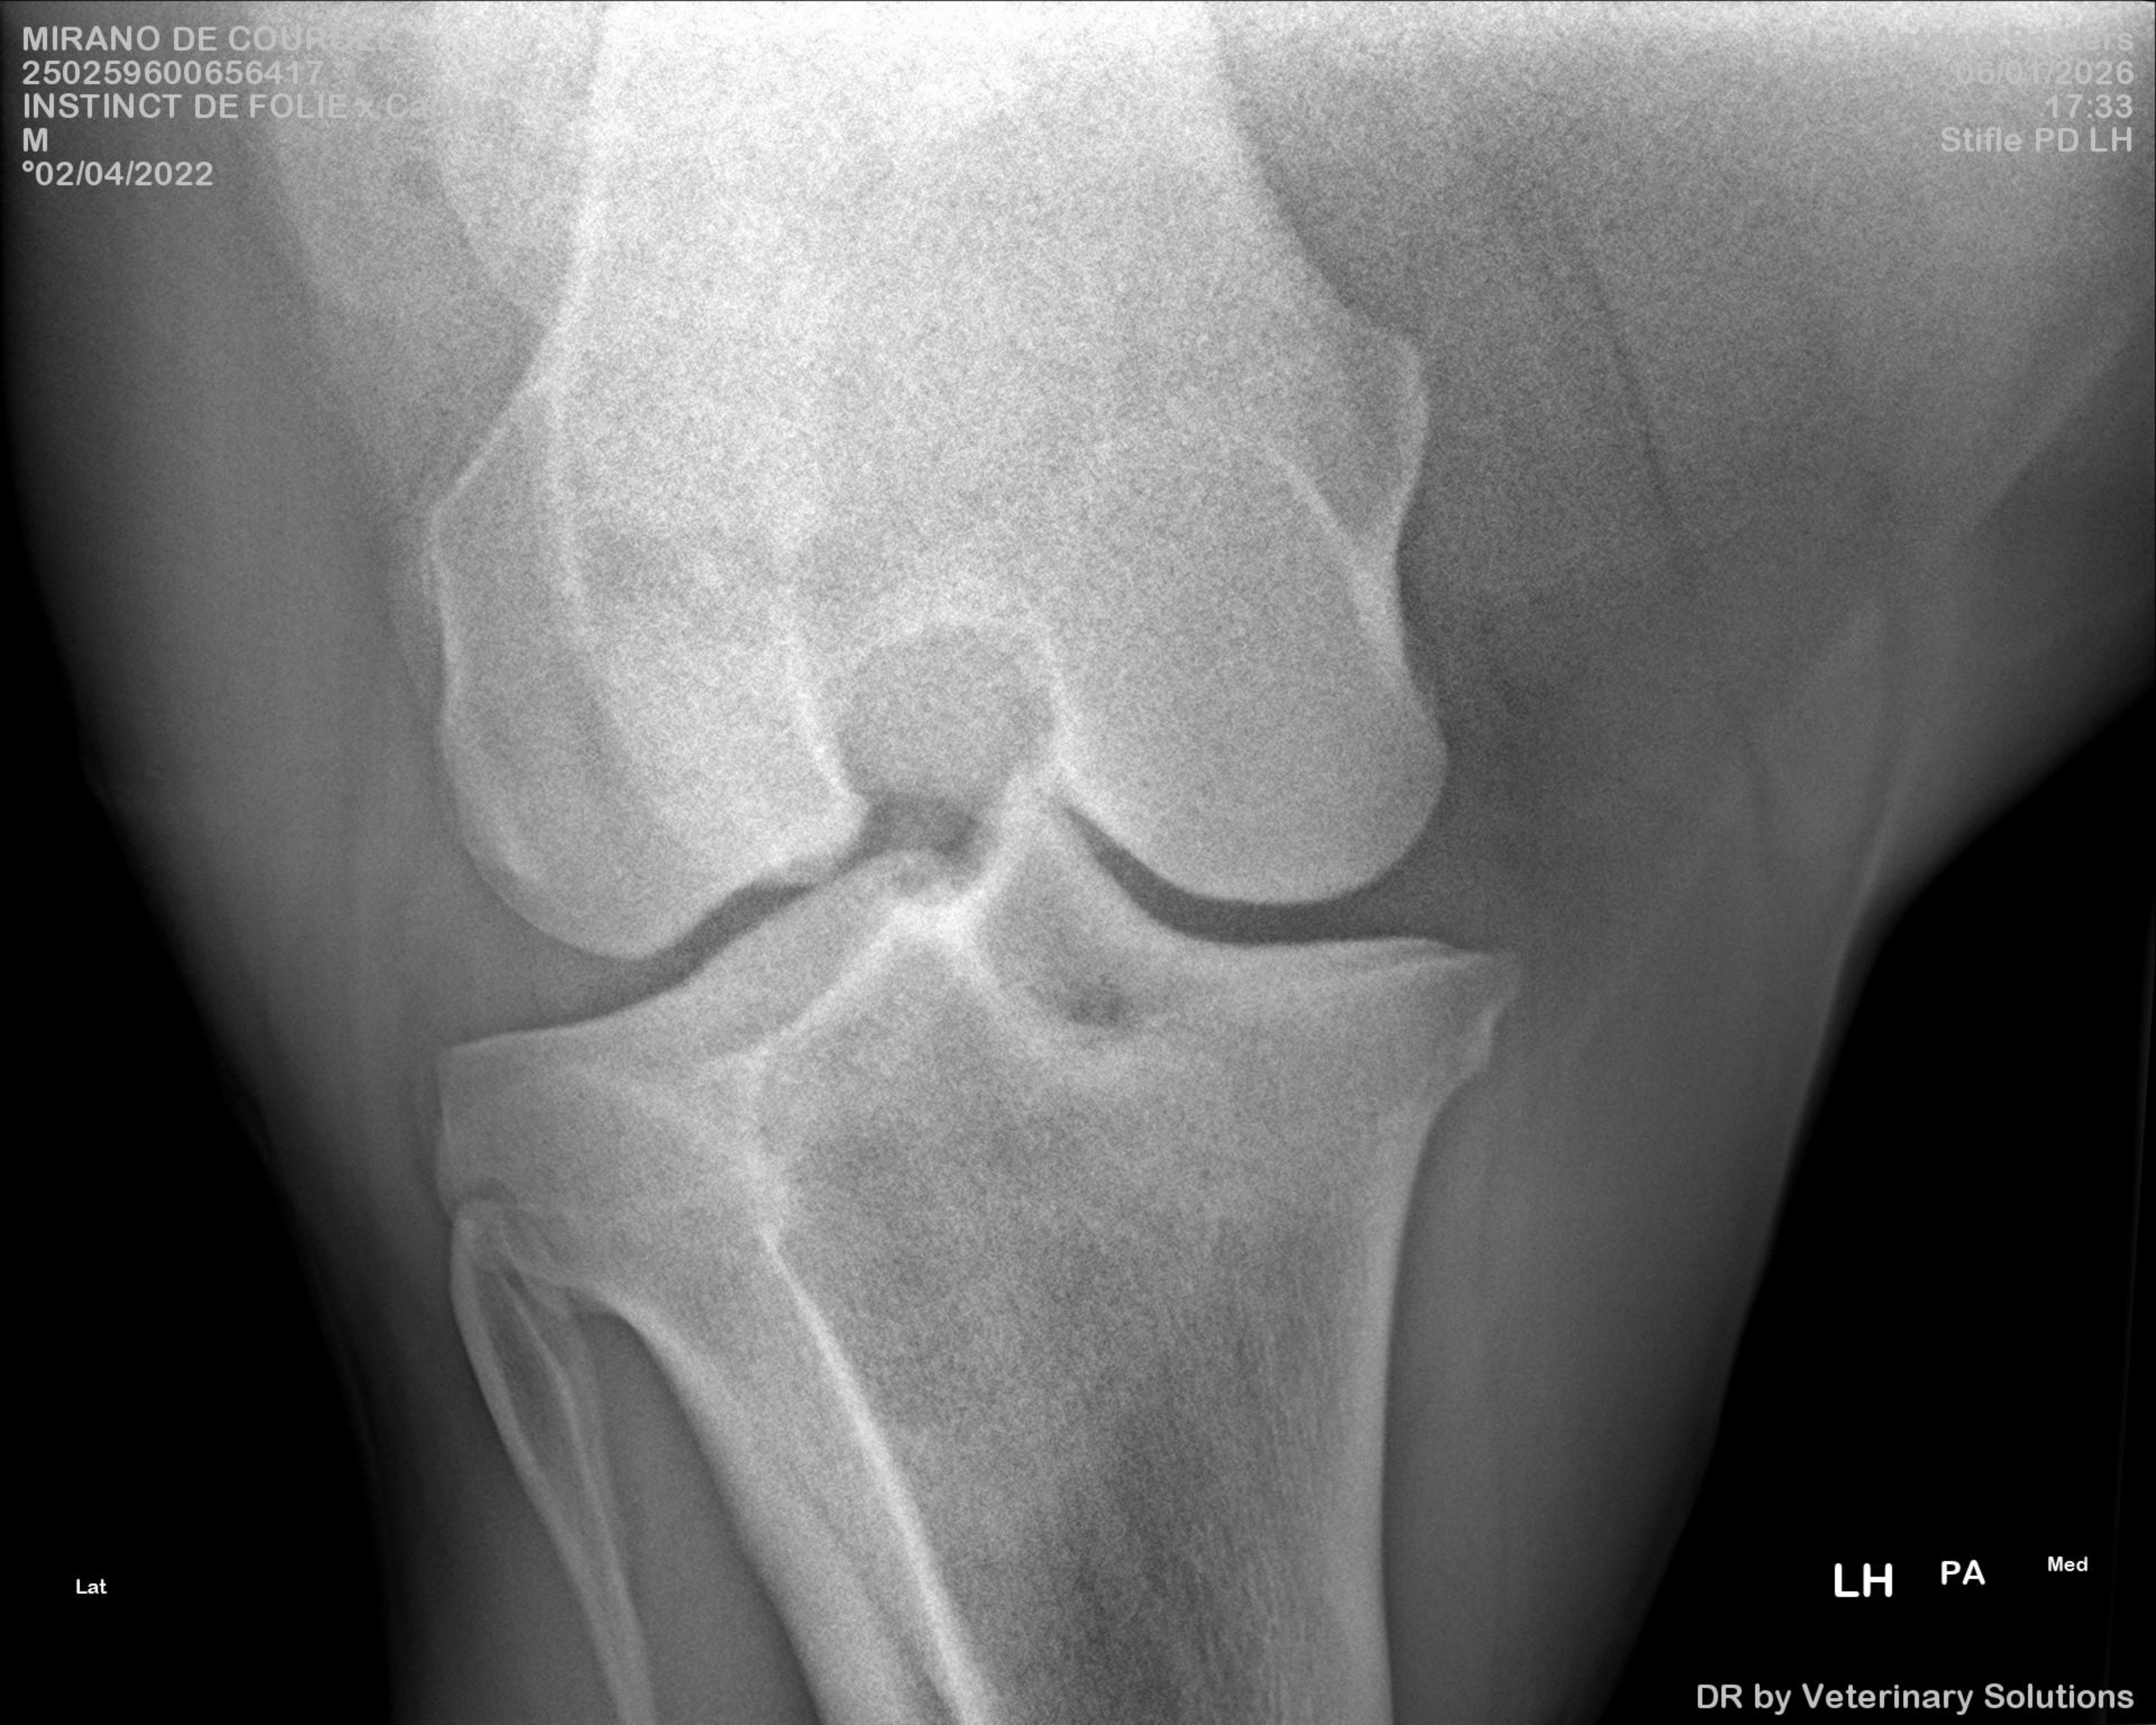

MIRANO DE COURCEL
250259600656417
INSTINCT DE FOLIE X CAM
M
°02/04/2022

06/01/2026
17:33
Stifle PD LH

Lat

LH PA Med

DR by Veterinary Solutions