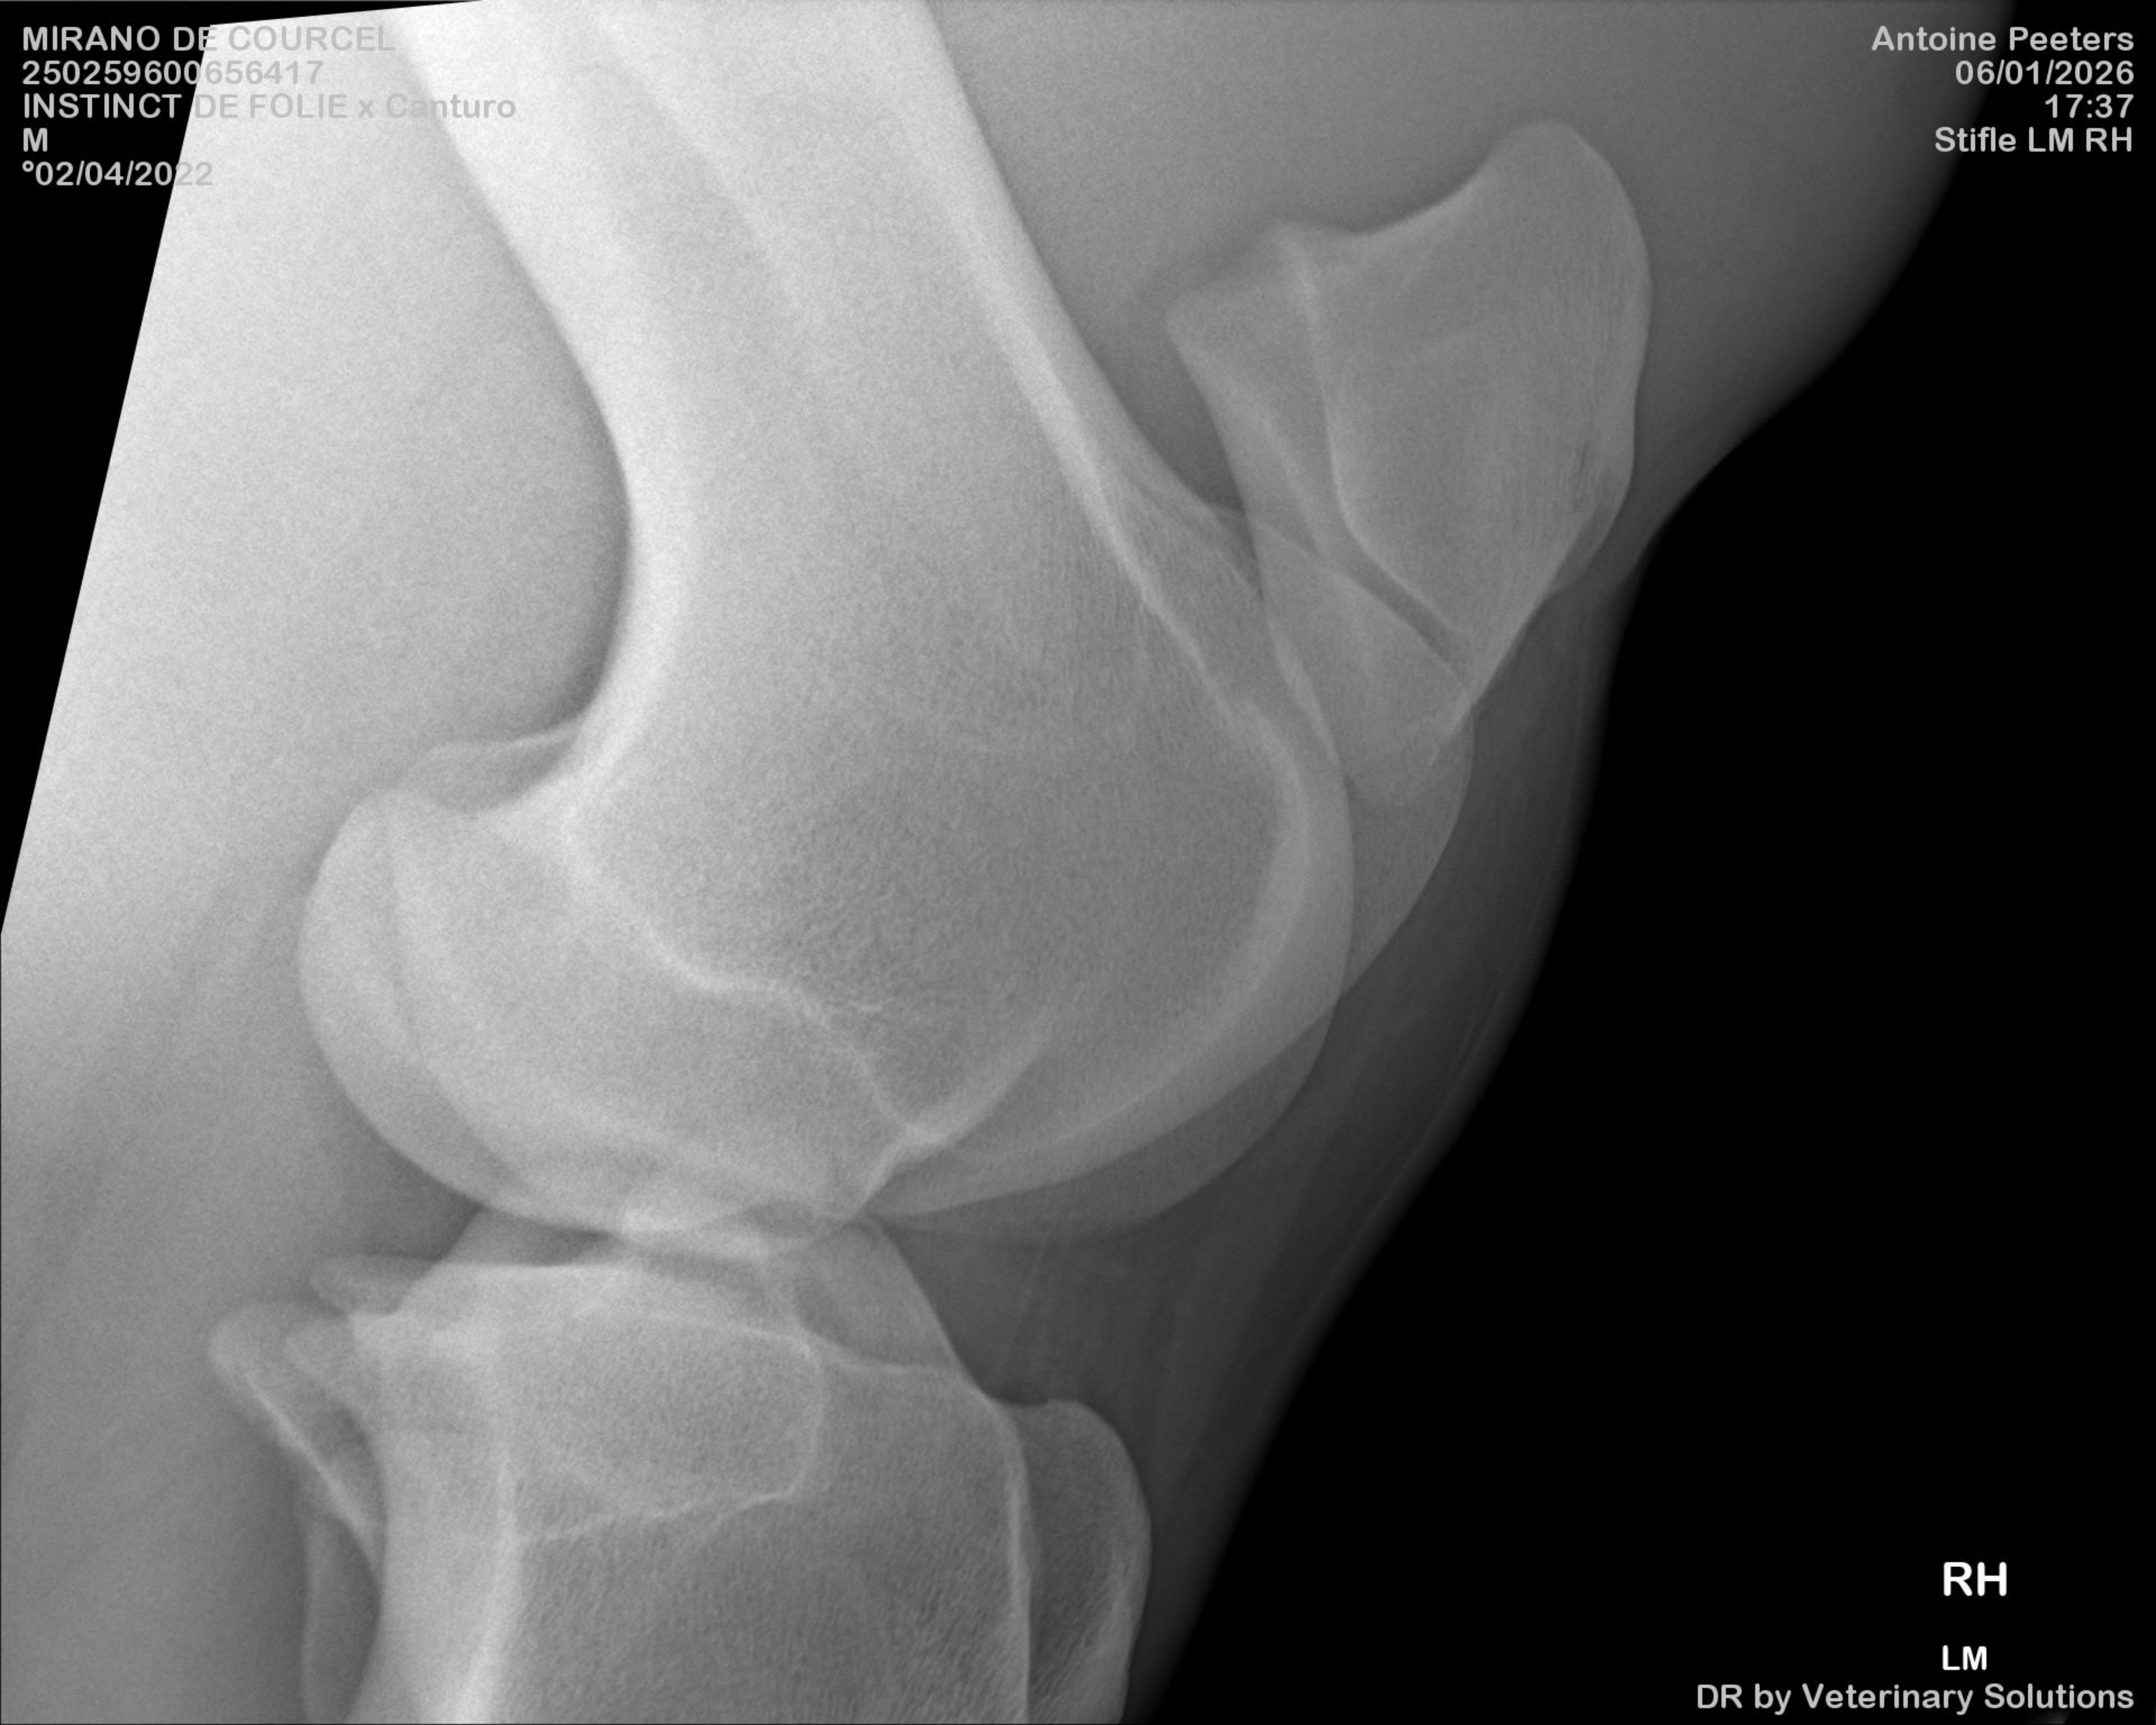

MIRANO DE COURCEL
250259600656417
INSTINCT DE FOLIE x Canturo
M
°02/04/2022

Antoine Peeters
06/01/2026
17:37
Stifle LM RH

RH

LM

DR by Veterinary Solutions